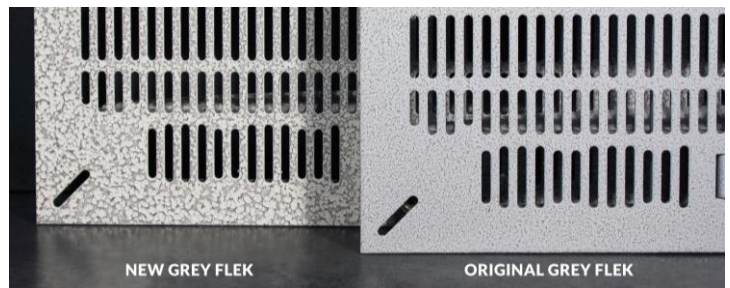

www.rletech.com

104 Racquette Drive, Fort Collins, CO 80524

TEL 800.518.1519